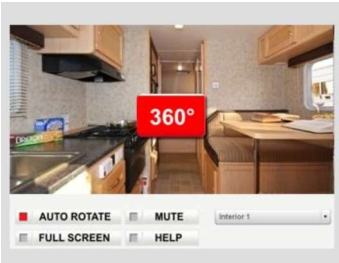

TC (Truck-Camper)

Sleeping Capacity	2+1
Recommended for	2
Seat Belts	5
Rear 3-Point Seat Belt	✓
Child seat option	Yes
Safety net in over-cab	No
Fridge	✓
Stove	✓
Oven	Propane
Microwave	No
Furnace	✓
Hot water	✓
Flush Toilet	✓
Shower	✓
Roof A/C	No
Freshwater Tank	95-122L
Black-water Tank	50-65L
Grey-water Tank	72-115L
Dual Battery	✓
Battery Boost Switch	No
Generator	No
Solar Panel	✓
Awning	✓
Backup Camera	No
Propane Tank	32L
Dashboard A/C	✓
Make	Ford

Engine Size	V8
Auto Transmission	✓
Cruise Control	✓
4X4	✓
Fuel Type	Diesel
Over-Cab Bed	150x197cm 59"x77"
Dinette Bed	80x183cm 31"x72"
Other Bed	N/A
Rear Bed	N/A
Exterior Length	704-750cm 23'1"-24'7"
Exterior Width	250cm 8'2"
Exterior Width with slide-out extended	N/A
Exterior Height	389cm 13'1"
Interior Height	195cm 6'4"