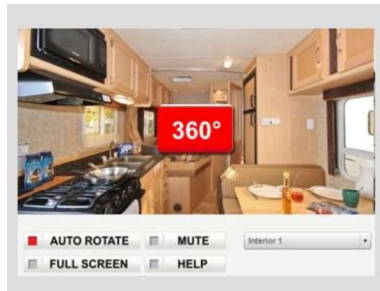

C-Medium Motorhome

Sleeping Capacity	5
Recommended for	4+1
Seat Belts	6
Rear 3-Point Seat Belt	✓
Child seat option	Yes
Safety net in over-cab	✓
Fridge	✓
Stove	✓
Oven	Convection
Microwave	✓
Furnace	✓
Hot water	✓
Flush Toilet	✓
Shower	✓
Roof A/C	✓
Freshwater Tank	115L
Black-water Tank	85L
Grey-water Tank	98L
Dual Battery	✓
Battery Boost Switch	✓
Generator	✓
Solar Panel	✓
Awning	✓
Backup Camera	Yes
Propane Tank	87L
Dashboard A/C	✓
Make	Ford

Engine Size	V8 / V10
Auto Transmission	✓
Cruise Control	✓
4X4	No
Fuel Type	Gasoline
Over-Cab Bed	135 x 203cm 53" x 80"
Dinette Bed	113 x 167cm 44" x 66"
Other Bed	N/A
Rear Bed	145 x 200cm 57" x 79"
Exterior Length	721cm 23'8"
Exterior Width	250cm 8'2"
Exterior Width with slide-out extended	N/A
Exterior Height	340cm 11'2"
Interior Height	200cm 79"