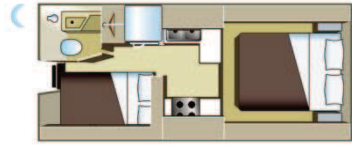

Fraserway RV

Your Vehicle to Adventure

TC (Truck-Camper)

Sleeping Capacity	2
Seat Belts	5
Rear 3-Point Seat Belt	✓
Fridge	✓
Stove	✓
Oven	✓
Microwave	No
Furnace	✓
Hot-water Heater	✓
Flush Toilet	✓
Shower	✓
Roof A/C	No
Freshwater Tank	95-122L
Black-water Tank	50-65L
Grey-water Tank	72-115L
Dual Battery	✓
Battery Boost Switch	No
Generator	No
Awning	✓ (select models)
Propane Tank	32L
Dashboard A/C	✓
Make	Ford / Dodge
Engine Size	V8

Auto Transmission	✓
Power Steering/Brakes	✓
Cruise Control	✓
4X4	✓
Fuel Type	Diesel/Gasoline
Over-Cab Bed	152x203cm 60"x80"
Dinette Bed	90x183cm 35"x72"
Other Bed	N/A
Rear Bed	N/A
Exterior Length	704-750cm 23'1"-24'7"
Exterior Width	250cm 8'2"
Exterior Width with slide-out extended	N/A
Exterior Height	389cm 13'1"
Interior Height	195cm 6'4"