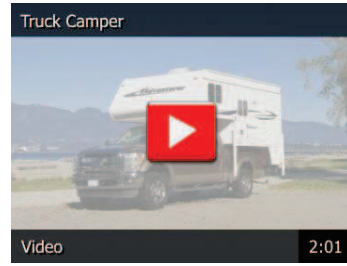

Fraserway RV

Your Vehicle to Adventure

TC (Truck-Camper)

Sleeping Capacity	2
Seat Belts	5
Rear 3-Point Seat Belt	✓
Fridge	✓
Stove	✓
Oven	✓
Microwave	No
Furnace	✓
Hot-water Heater	✓
Flush Toilet	✓
Shower	✓
Roof A/C	No
Freshwater Tank	95-122L
Black-water Tank	50-65L
Grey-water Tank	72-115L
Dual Battery	✓
Battery Boost Switch	No
Generator	No
Awning	✓ (select models)
Propane Tank	32L
Dashboard A/C	✓
Make	Ford / Dodge
Engine Size	V8

Auto Transmission	✓
Power Steering/Brakes	✓
Cruise Control	✓
4X4	✓
Fuel Type	Diesel/Gasoline
Over-Cab Bed	152x203cm 60"x80"
Dinette Bed	90x183cm 35"x72"
Other Bed	N/A
Rear Bed	N/A
Exterior Length	704-750cm 23'1"-24'7"
Exterior Width	250cm 8'2"
Exterior Width with slide-out extended	N/A
Exterior Height	389cm 13'1"
Interior Height	195cm 6'4"