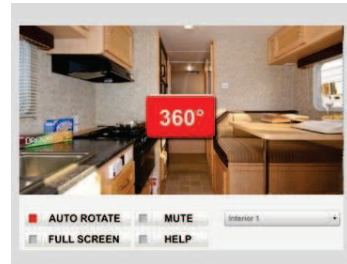

Fraserway RV

Your Vehicle to Adventure

TC (Truck-Camper)

Sleeping Capacity	2
Seat Belts	5
Rear 3-Point Seat Belt	✓
Fridge	✓
Stove	✓
Oven	✓
Microwave	No
Furnace	✓
Hot-water Heater	✓
Flush Toilet	✓
Shower	✓
Roof A/C	No
Freshwater Tank	95-122L
Black-water Tank	50-65L
Grey-water Tank	72-115L
Dual Battery	✓
Battery Boost Switch	No
Generator	No
Awning	✓ (select models)
Propane Tank	32L
Dashboard A/C	✓
Make	Ford / Dodge
Engine Size	V8

Auto Transmission	✓
Power Steering/Brakes	✓
Cruise Control	✓
4X4	✓
Fuel Type	Diesel/Gasoline
Over-Cab Bed	152x203cm 60"x80"
Dinette Bed	90x183cm 35"x72"
Other Bed	N/A
Rear Bed	N/A
Exterior Length	704-750cm 23'1"-24'7"
Exterior Width	250cm 8'2"
Exterior Width with slide-out extended	N/A
Exterior Height	389cm 13'1"
Interior Height	195cm 6'4"