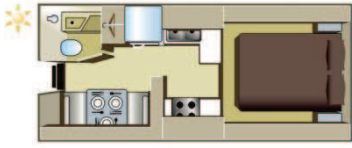

Fraserway RV

Your Vehicle to Adventure

TC (Truck-Camper)

Sleeping Capacity	2
Seat Belts	5
Rear 3-Point Seat Belt	✓
Fridge	✓
Stove	✓
Oven	✓
Microwave	No
Furnace	✓
Hot-water Heater	✓
Flush Toilet	✓
Shower	✓
Roof A/C	No
Freshwater Tank	95-122L
Black-water Tank	50-65L
Grey-water Tank	72-115L
Dual Battery	✓
Battery Boost Switch	No
Generator	No
Awning	✓ (select models)
Propane Tank	32L
Dashboard A/C	✓
Make	Ford / Dodge
Engine Size	V8

Auto Transmission	✓
Power Steering/Brakes	✓
Cruise Control	✓
4X4	✓
Fuel Type	Diesel/Gasoline
Over-Cab Bed	152x203cm 60"x80"
Dinette Bed	90x183cm 35"x72"
Other Bed	N/A
Rear Bed	N/A
Exterior Length	704-750cm 23'1"-24'7"
Exterior Width	250cm 8'2"
Exterior Width with slide-out extended	N/A
Exterior Height	389cm 13'1"
Interior Height	195cm 6'4"