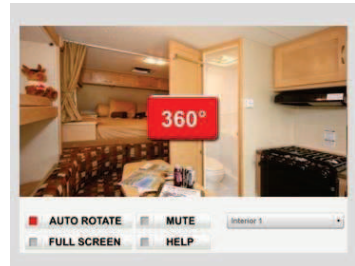

Fraserway RV

Your Vehicle to Adventure

TC-S (Truck-Camper w. Slide-out)

Sleeping Capacity	2+2
Seat Belts	5
Rear 3-Point Seat Belt	✓
Fridge	✓
Stove	✓
Oven	✓
Microwave	No
Furnace	✓
Hot-water Heater	✓
Flush Toilet	✓
Shower	✓
Roof A/C	No
Freshwater Tank	142L
Black-water Tank	68-106L
Grey-water Tank	115-136L
Dual Battery	✓
Battery Boost Switch	No
Generator	No
Awning	✓
Propane Tank	32L
Dashboard A/C	✓
Make	Ford / Dodge
Engine Size	V8

Auto Transmission	✓
Power Steering/Brakes	✓
Cruise Control	✓
4X4	✓
Fuel Type	Diesel
Over-Cab Bed	152x203cm 60"x80"
Dinette Bed	107x168cm 42"x66"
Other Bed	N/A
Rear Bed	N/A
Exterior Length	724-757cm 23'9"-24'10"
Exterior Width	250cm 8'2"
Exterior Width with slide-out extended	303cm 9'11"
Exterior Height	389cm 13'1"
Interior Height	197cm 6'5"

All measurements are approximate and floorplans are subject to change

Fraserway RV

Your Vehicle to Adventure

TC-B (Truck-Camper w. bunk beds)

Sleeping Capacity	3+2
Seat Belts	5
Rear 3-Point Seat Belt	✓
Fridge	✓
Stove	✓
Oven	✓
Microwave	No
Furnace	✓
Hot-water Heater	✓
Flush Toilet	✓
Shower	✓
Roof A/C	No
Freshwater Tank	142L
Black-water Tank	68L
Grey-water Tank	115L
Dual Battery	✓
Battery Boost Switch	No
Generator	No
Awning	✓ (select models)
Propane Tank	32L
Dashboard A/C	✓
Make	Ford / Dodge
Engine Size	V8

Auto Transmission	✓
Power Steering/Brakes	✓
Cruise Control	✓
4X4	✓
Fuel Type	Diesel/Gasoline 98-128L
Over-Cab Bed	183x210cm 60"x80"
Dinette Bed	117x168cm 46"x66"
Other Bed	Bunk 26"x76" / 66cm x 193cm
Rear Bed	N/A
Exterior Length	757-762cm 24'10"-25'
Exterior Width	250cm 8'2"
Exterior Width with slide-out extended	324cm 10'7"
Exterior Height	389cm 13'1"
Interior Height	195cm 6'4"