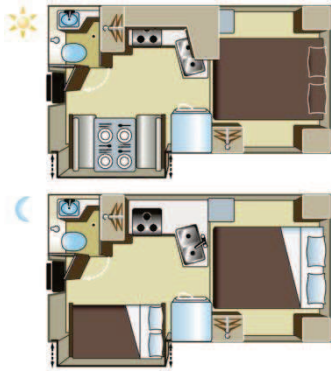

Fraserway RV

Your Vehicle to Adventure

TC-S (Truck-Camper w. Slide-out)

Sleeping Capacity	2+2
Seat Belts	5
Rear 3-Point Seat Belt	✓
Fridge	✓
Stove	✓
Oven	✓
Microwave	No
Furnace	✓
Hot-water Heater	✓
Flush Toilet	✓
Shower	✓
Roof A/C	No
Freshwater Tank	142L
Black-water Tank	68-106L
Grey-water Tank	115-136L
Dual Battery	✓
Battery Boost Switch	No
Generator	No
Awning	✓
Propane Tank	32L
Dashboard A/C	✓
Make	Ford / Dodge
Engine Size	V8

Auto Transmission	✓
Power Steering/Brakes	✓
Cruise Control	✓
4X4	✓
Fuel Type	Diesel
Over-Cab Bed	152x203cm 60"x80"
Dinette Bed	107x168cm 42"x66"
Other Bed	N/A
Rear Bed	N/A
Exterior Length	724-757cm 23'9"-24'10"
Exterior Width	250cm 8'2"
Exterior Width with slide-out extended	303cm 9'11"
Exterior Height	389cm 13'1"
Interior Height	197cm 6'5"

All measurements are approximate and floorplans are subject to change

Fraserway RV

Your Vehicle to Adventure

TC-B (Truck-Camper w. bunk beds)

Sleeping Capacity	3+2
Seat Belts	5
Rear 3-Point Seat Belt	✓
Fridge	✓
Stove	✓
Oven	✓
Microwave	No
Furnace	✓
Hot-water Heater	✓
Flush Toilet	✓
Shower	✓
Roof A/C	No
Freshwater Tank	142L
Black-water Tank	68L
Grey-water Tank	115L
Dual Battery	✓
Battery Boost Switch	No
Generator	No
Awning	✓ (select models)
Propane Tank	32L
Dashboard A/C	✓
Make	Ford / Dodge
Engine Size	V8

Auto Transmission	✓
Power Steering/Brakes	✓
Cruise Control	✓
4X4	✓
Fuel Type	Diesel/Gasoline 98-128L
Over-Cab Bed	183x210cm 60"x80"
Dinette Bed	117x168cm 46"x66"
Other Bed	Bunk 26"x76" / 66cm x 193cm
Rear Bed	N/A
Exterior Length	757-762cm 24'10"-25'
Exterior Width	250cm 8'2"
Exterior Width with slide-out extended	324cm 10'7"
Exterior Height	389cm 13'1"
Interior Height	195cm 6'4"