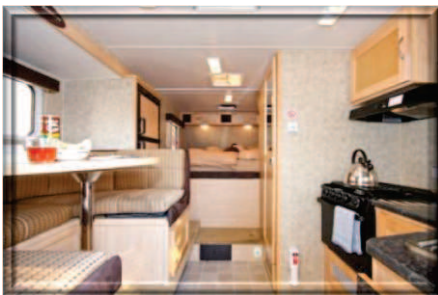

Fraserway RV

Your Vehicle to Adventure

TC-S (Truck-Camper w. Slide-out)

Sleeping Capacity	2+2
Seat Belts	5
Rear 3-Point Seat Belt	✓
Fridge	✓
Stove	✓
Oven	✓
Microwave	No
Furnace	✓
Hot-water Heater	✓
Flush Toilet	✓
Shower	✓
Roof A/C	No
Freshwater Tank	142L
Black-water Tank	68-106L
Grey-water Tank	115-136L
Dual Battery	✓
Battery Boost Switch	No
Generator	No
Awning	✓
Propane Tank	32L
Dashboard A/C	✓
Make	Ford / Dodge
Engine Size	V8

Auto Transmission	✓
Power Steering/Brakes	✓
Cruise Control	✓
4X4	✓
Fuel Type	Diesel
Over-Cab Bed	152x203cm 60"x80"
Dinette Bed	107x168cm 42"x66"
Other Bed	N/A
Rear Bed	N/A
Exterior Length	724-757cm 23'9"-24'10"
Exterior Width	250cm 8'2"
Exterior Width with slide-out extended	303cm 9'11"
Exterior Height	389cm 13'1"
Interior Height	197cm 6'5"

All measurements are approximate and floorplans are subject to change

Fraserway RV

Your Vehicle to Adventure

TC-B (Truck-Camper w. bunk beds)

Sleeping Capacity	3+2
Seat Belts	5
Rear 3-Point Seat Belt	✓
Fridge	✓
Stove	✓
Oven	✓
Microwave	No
Furnace	✓
Hot-water Heater	✓
Flush Toilet	✓
Shower	✓
Roof A/C	No
Freshwater Tank	142L
Black-water Tank	68L
Grey-water Tank	115L
Dual Battery	✓
Battery Boost Switch	No
Generator	No
Awning	✓ (select models)
Propane Tank	32L
Dashboard A/C	✓
Make	Ford / Dodge
Engine Size	V8

Auto Transmission	✓
Power Steering/Brakes	✓
Cruise Control	✓
4X4	✓
Fuel Type	Diesel/Gasoline 98-128L
Over-Cab Bed	183x210cm 60"x80"
Dinette Bed	117x168cm 46"x66"
Other Bed	Bunk 26"x76" / 66cm x 193cm
Rear Bed	N/A
Exterior Length	757-762cm 24'10"-25'
Exterior Width	250cm 8'2"
Exterior Width with slide-out extended	324cm 10'7"
Exterior Height	389cm 13'1"
Interior Height	195cm 6'4"