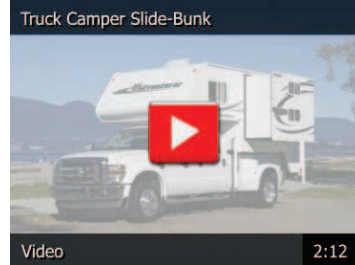

Fraserway RV

Your Vehicle to Adventure

TC-S (Truck-Camper w. Slide-out)

Sleeping Capacity	2+2
Seat Belts	5
Rear 3-Point Seat Belt	✓
Fridge	✓
Stove	✓
Oven	✓
Microwave	No
Furnace	✓
Hot-water Heater	✓
Flush Toilet	✓
Shower	✓
Roof A/C	No
Freshwater Tank	142L
Black-water Tank	68-106L
Grey-water Tank	115-136L
Dual Battery	✓
Battery Boost Switch	No
Generator	No
Awning	✓
Propane Tank	32L
Dashboard A/C	✓
Make	Ford / Dodge
Engine Size	V8

Auto Transmission	✓
Power Steering/Brakes	✓
Cruise Control	✓
4X4	✓
Fuel Type	Diesel
Over-Cab Bed	152x203cm 60"x80"
Dinette Bed	107x168cm 42"x66"
Other Bed	N/A
Rear Bed	N/A
Exterior Length	724-757cm 23'9"-24'10"
Exterior Width	250cm 8'2"
Exterior Width with slide-out extended	303cm 9'11"
Exterior Height	389cm 13'1"
Interior Height	197cm 6'5"

All measurements are approximate and floorplans are subject to change

Fraserway RV

Your Vehicle to Adventure

TC-B (Truck-Camper w. bunk beds)

Sleeping Capacity	3+2
Seat Belts	5
Rear 3-Point Seat Belt	✓
Fridge	✓
Stove	✓
Oven	✓
Microwave	No
Furnace	✓
Hot-water Heater	✓
Flush Toilet	✓
Shower	✓
Roof A/C	No
Freshwater Tank	142L
Black-water Tank	68L
Grey-water Tank	115L
Dual Battery	✓
Battery Boost Switch	No
Generator	No
Awning	✓ (select models)
Propane Tank	32L
Dashboard A/C	✓
Make	Ford / Dodge
Engine Size	V8

Auto Transmission	✓
Power Steering/Brakes	✓
Cruise Control	✓
4X4	✓
Fuel Type	Diesel/Gasoline 98-128L
Over-Cab Bed	183x210cm 60"x80"
Dinette Bed	117x168cm 46"x66"
Other Bed	Bunk 26"x76" / 66cm x 193cm
Rear Bed	N/A
Exterior Length	757-762cm 24'10"-25'
Exterior Width	250cm 8'2"
Exterior Width with slide-out extended	324cm 10'7"
Exterior Height	389cm 13'1"
Interior Height	195cm 6'4"