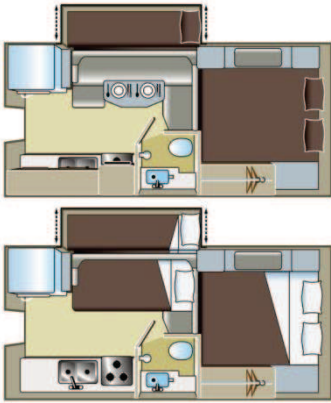

Fraserway RV

Your Vehicle to Adventure

TC-S (Truck-Camper w. Slide-out)

Sleeping Capacity	2+2
Seat Belts	5
Rear 3-Point Seat Belt	✓
Fridge	✓
Stove	✓
Oven	✓
Microwave	No
Furnace	✓
Hot-water Heater	✓
Flush Toilet	✓
Shower	✓
Roof A/C	No
Freshwater Tank	142L
Black-water Tank	68-106L
Grey-water Tank	115-136L
Dual Battery	✓
Battery Boost Switch	No
Generator	No
Awning	✓
Propane Tank	32L
Dashboard A/C	✓
Make	Ford / Dodge
Engine Size	V8

Auto Transmission	✓
Power Steering/Brakes	✓
Cruise Control	✓
4X4	✓
Fuel Type	Diesel
Over-Cab Bed	152x203cm 60"x80"
Dinette Bed	107x168cm 42"x66"
Other Bed	N/A
Rear Bed	N/A
Exterior Length	724-757cm 23'9"-24'10"
Exterior Width	250cm 8'2"
Exterior Width with slide-out extended	303cm 9'11"
Exterior Height	389cm 13'1"
Interior Height	197cm 6'5"

All measurements are approximate and floorplans are subject to change

Fraserway RV

Your Vehicle to Adventure

TC-B (Truck-Camper w. bunk beds)

Sleeping Capacity	3+2
Seat Belts	5
Rear 3-Point Seat Belt	✓
Fridge	✓
Stove	✓
Oven	✓
Microwave	No
Furnace	✓
Hot-water Heater	✓
Flush Toilet	✓
Shower	✓
Roof A/C	No
Freshwater Tank	142L
Black-water Tank	68L
Grey-water Tank	115L
Dual Battery	✓
Battery Boost Switch	No
Generator	No
Awning	✓ (select models)
Propane Tank	32L
Dashboard A/C	✓
Make	Ford / Dodge
Engine Size	V8

Auto Transmission	✓
Power Steering/Brakes	✓
Cruise Control	✓
4X4	✓
Fuel Type	Diesel/Gasoline 98-128L
Over-Cab Bed	183x210cm 60"x80"
Dinette Bed	117x168cm 46"x66"
Other Bed	Bunk 26"x76" / 66cm x 193cm
Rear Bed	N/A
Exterior Length	757-762cm 24'10"-25'
Exterior Width	250cm 8'2"
Exterior Width with slide-out extended	324cm 10'7"
Exterior Height	389cm 13'1"
Interior Height	195cm 6'4"