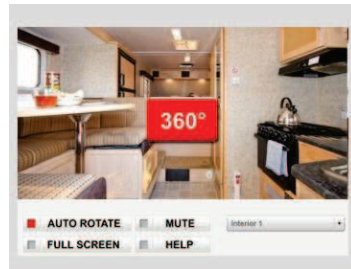

Fraserway RV

Your Vehicle to Adventure

TC-S (Truck-Camper w. Slide-out)

Sleeping Capacity	2+2
Seat Belts	5
Rear 3-Point Seat Belt	✓
Fridge	✓
Stove	✓
Oven	✓
Microwave	No
Furnace	✓
Hot-water Heater	✓
Flush Toilet	✓
Shower	✓
Roof A/C	No
Freshwater Tank	142L
Black-water Tank	68-106L
Grey-water Tank	115-136L
Dual Battery	✓
Battery Boost Switch	No
Generator	No
Awning	✓
Propane Tank	32L
Dashboard A/C	✓
Make	Ford / Dodge
Engine Size	V8

Auto Transmission	✓
Power Steering/Brakes	✓
Cruise Control	✓
4X4	✓
Fuel Type	Diesel
Over-Cab Bed	152x203cm 60"x80"
Dinette Bed	107x168cm 42"x66"
Other Bed	N/A
Rear Bed	N/A
Exterior Length	724-757cm 23'9"-24'10"
Exterior Width	250cm 8'2"
Exterior Width with slide-out extended	303cm 9'11"
Exterior Height	389cm 13'1"
Interior Height	197cm 6'5"

All measurements are approximate and floorplans are subject to change

Fraserway RV

Your Vehicle to Adventure

TC-B (Truck-Camper w. bunk beds)

Sleeping Capacity	3+2
Seat Belts	5
Rear 3-Point Seat Belt	✓
Fridge	✓
Stove	✓
Oven	✓
Microwave	No
Furnace	✓
Hot-water Heater	✓
Flush Toilet	✓
Shower	✓
Roof A/C	No
Freshwater Tank	142L
Black-water Tank	68L
Grey-water Tank	115L
Dual Battery	✓
Battery Boost Switch	No
Generator	No
Awning	✓ (select models)
Propane Tank	32L
Dashboard A/C	✓
Make	Ford / Dodge
Engine Size	V8

Auto Transmission	✓
Power Steering/Brakes	✓
Cruise Control	✓
4X4	✓
Fuel Type	Diesel/Gasoline 98-128L
Over-Cab Bed	183x210cm 60"x80"
Dinette Bed	117x168cm 46"x66"
Other Bed	Bunk 26"x76" / 66cm x 193cm
Rear Bed	N/A
Exterior Length	757-762cm 24'10"-25'
Exterior Width	250cm 8'2"
Exterior Width with slide-out extended	324cm 10'7"
Exterior Height	389cm 13'1"
Interior Height	195cm 6'4"