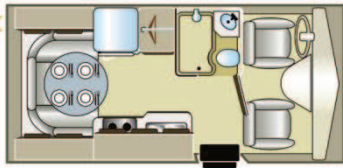

Fraserway RV

Your Vehicle to Adventure

C-Small Motorhome

C-Small Motorhome

Video

2:14

Sleeping Capacity	3 (2+2) to 4
Seat Belts	4
Rear 3-Point Seat Belt	No
Fridge	✓
Stove	✓
Oven	✓
Microwave	✓
Furnace	✓
Hot-water Heater	✓
Flush Toilet	✓
Shower	✓
Roof A/C	✓
Freshwater Tank	107L to 115L
Black-water Tank	75L
Grey-water Tank	75L
Dual Battery	✓
Battery Boost Switch	✓
Generator	No
Awning	No
Propane Tank	32L
Dashboard A/C	✓
Make	Ford
Engine Size	V8

Auto Transmission	✓
Power Steering/Brakes	✓
Cruise Control	✓
4X4	No
Fuel Type	Gasoline
	151L
Over-Cab Bed	137cm x 203cm 54" x 80"
Dinette Bed	99cm x 185cm 39" x 73"
Other Bed	N/A
Rear Bed	N/A
Exterior Length	617cm 20'3"
Exterior Width	229cm 7'6"
Exterior Width with slide-out extended	N/A
Exterior Height	340cm 11'2"
Interior Height	203cm 6'8"