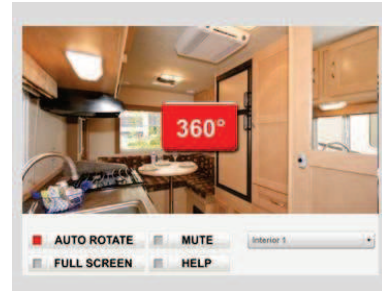

Fraserway RV

Your Vehicle to Adventure

C-Small Motorhome

C-Small Motorhome

Video

2:14

Sleeping Capacity	3 (2+2) to 4
Seat Belts	4
Rear 3-Point Seat Belt	No
Fridge	✓
Stove	✓
Oven	✓
Microwave	✓
Furnace	✓
Hot-water Heater	✓
Flush Toilet	✓
Shower	✓
Roof A/C	✓
Freshwater Tank	107L to 115L
Black-water Tank	75L
Grey-water Tank	75L
Dual Battery	✓
Battery Boost Switch	✓
Generator	No
Awning	No
Propane Tank	32L
Dashboard A/C	✓
Make	Ford
Engine Size	V8

Auto Transmission	✓
Power Steering/Brakes	✓
Cruise Control	✓
4X4	No
Fuel Type	Gasoline
	151L
Over-Cab Bed	137cm x 203cm 54" x 80"
Dinette Bed	99cm x 185cm 39" x 73"
Other Bed	N/A
Rear Bed	N/A
Exterior Length	617cm 20'3"
Exterior Width	229cm 7'6"
Exterior Width with slide-out extended	N/A
Exterior Height	340cm 11'2"
Interior Height	203cm 6'8"