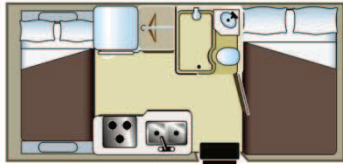

Fraserway RV

Your Vehicle to Adventure

C-Small Motorhome

C-Small Motorhome

Video

2:14

Sleeping Capacity	3 (2+2) to 4
Seat Belts	4
Rear 3-Point Seat Belt	No
Fridge	✓
Stove	✓
Oven	✓
Microwave	✓
Furnace	✓
Hot-water Heater	✓
Flush Toilet	✓
Shower	✓
Roof A/C	✓
Freshwater Tank	107L to 115L
Black-water Tank	75L
Grey-water Tank	75L
Dual Battery	✓
Battery Boost Switch	✓
Generator	No
Awning	No
Propane Tank	32L
Dashboard A/C	✓
Make	Ford
Engine Size	V8

Auto Transmission	✓
Power Steering/Brakes	✓
Cruise Control	✓
4X4	No
Fuel Type	Gasoline
	151L
Over-Cab Bed	137cm x 203cm 54" x 80"
Dinette Bed	99cm x 185cm 39" x 73"
Other Bed	N/A
Rear Bed	N/A
Exterior Length	617cm 20'3"
Exterior Width	229cm 7'6"
Exterior Width with slide-out extended	N/A
Exterior Height	340cm 11'2"
Interior Height	203cm 6'8"