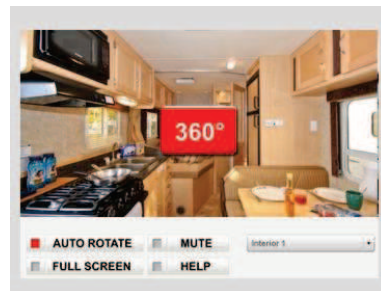

## C-Medium Motorhome

Sleeping Capacity	5
Seat Belts	5
Rear 3-Point Seat Belt	✓
Fridge	✓
Stove	✓
Oven	✓
Microwave	✓
Furnace	✓
Hot-water Heater	✓
Flush Toilet	✓
Shower	✓
Roof A/C	✓
Freshwater Tank	115L
Black-water Tank	85L
Grey-water Tank	98L
Dual Battery	✓
Battery Boost Switch	✓
Generator	✓
Awning	No
Propane Tank	87L
Dashboard A/C	✓
Make	Ford
Engine Size	V10

Auto Transmission	✓
Power Steering/Brakes	✓
Cruise Control	✓
4X4	No
Fuel Type	Gasoline
	140L
Over-Cab Bed	135x213cm
	53"x84"
Dinette Bed	109x183cm
	43"x72"
Other Bed	N/A
Rear Bed	127 x 203cm
	50" x 80"
Exterior Length	721 cm
	23'8"
Exterior Width	250cm
	8'2"
Exterior Width with slide-out extended	N/A
Exterior Height	340cm
	11'2"
Interior Height	203cm
	6'11"