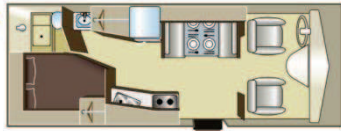

## C-Medium Motorhome

Sleeping Capacity	5
Seat Belts	5
Rear 3-Point Seat Belt	✓
Fridge	✓
Stove	✓
Oven	✓
Microwave	✓
Furnace	✓
Hot-water Heater	✓
Flush Toilet	✓
Shower	✓
Roof A/C	✓
Freshwater Tank	115L
Black-water Tank	85L
Grey-water Tank	98L
Dual Battery	✓
Battery Boost Switch	✓
Generator	✓
Awning	No
Propane Tank	87L
Dashboard A/C	✓
Make	Ford
Engine Size	V10

Auto Transmission	✓
Power Steering/Brakes	✓
Cruise Control	✓
4X4	No
Fuel Type	Gasoline
	140L
Over-Cab Bed	135x213cm
	53"x84"
Dinette Bed	109x183cm
	43"x72"
Other Bed	N/A
Rear Bed	127 x 203cm
	50" x 80"
Exterior Length	721 cm
	23'8"
Exterior Width	250cm
	8'2"
Exterior Width with slide-out extended	N/A
Exterior Height	340cm
	11'2"
Interior Height	203cm
	6'11"