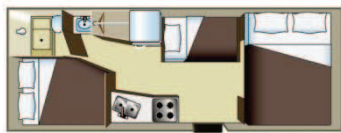

## C-Medium Motorhome

Sleeping Capacity	5
Seat Belts	5
Rear 3-Point Seat Belt	✓
Fridge	✓
Stove	✓
Oven	✓
Microwave	✓
Furnace	✓
Hot-water Heater	✓
Flush Toilet	✓
Shower	✓
Roof A/C	✓
Freshwater Tank	115L
Black-water Tank	85L
Grey-water Tank	98L
Dual Battery	✓
Battery Boost Switch	✓
Generator	✓
Awning	No
Propane Tank	87L
Dashboard A/C	✓
Make	Ford
Engine Size	V10

Auto Transmission	✓
Power Steering/Brakes	✓
Cruise Control	✓
4X4	No
Fuel Type	Gasoline
	140L
Over-Cab Bed	135x213cm
	53"x84"
Dinette Bed	109x183cm
	43"x72"
Other Bed	N/A
Rear Bed	127 x 203cm
	50" x 80"
Exterior Length	721 cm
	23'8"
Exterior Width	250cm
	8'2"
Exterior Width with slide-out extended	N/A
Exterior Height	340cm
	11'2"
Interior Height	203cm
	6'11"