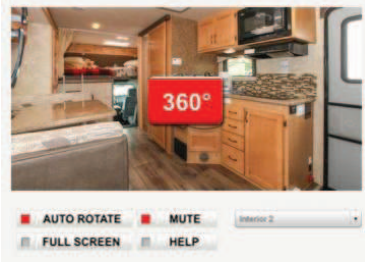

Fraserway RV

Your Vehicle to Adventure™

Diesel & Awning Guaranteed

Adventurer 4

Images and floorplans are available for download at <http://extranet.fraserway.com/>

Sleeping Capacity	5
Recommended for	4+1
Seat Belts	6
Rear 3-Point Seat Belt	✓
Child seat option	Yes
Safety net in over-cab	No
Fridge	✓
Stove	✓
Oven	Convection
Microwave	✓
Furnace	✓
Hot-water Heater	✓
Flush Toilet	✓
Shower	✓
Roof A/C	✓
Freshwater Tank	225L
Black-water Tank	115L
Grey-water Tank	115L
Dual Battery	✓
Battery Boost Switch	✓
Generator	✓
Solar Panel	No
Awning	✓
Backup Camera	Yes

Propane Tank	83L
Dashboard A/C	✓
Make	Ford
Engine Size	V10
Auto Transmission	✓
Cruise Control	✓
4X4	✓
Fuel Type	Diesel
	128L
Over-Cab Bed	190x150cm
	75"x59"
Dinette Bed	94x178cm
	37" x70"
Other Bed	152x193cm
	60"x76"
Rear Bed	N/A
Exterior Length	911cm
	29'11"
Exterior Width	259cm
	8'6"
Exterior Width with slide-out extended	
Exterior Height	320cm
	10'6"
Interior Height	213cm
	84"